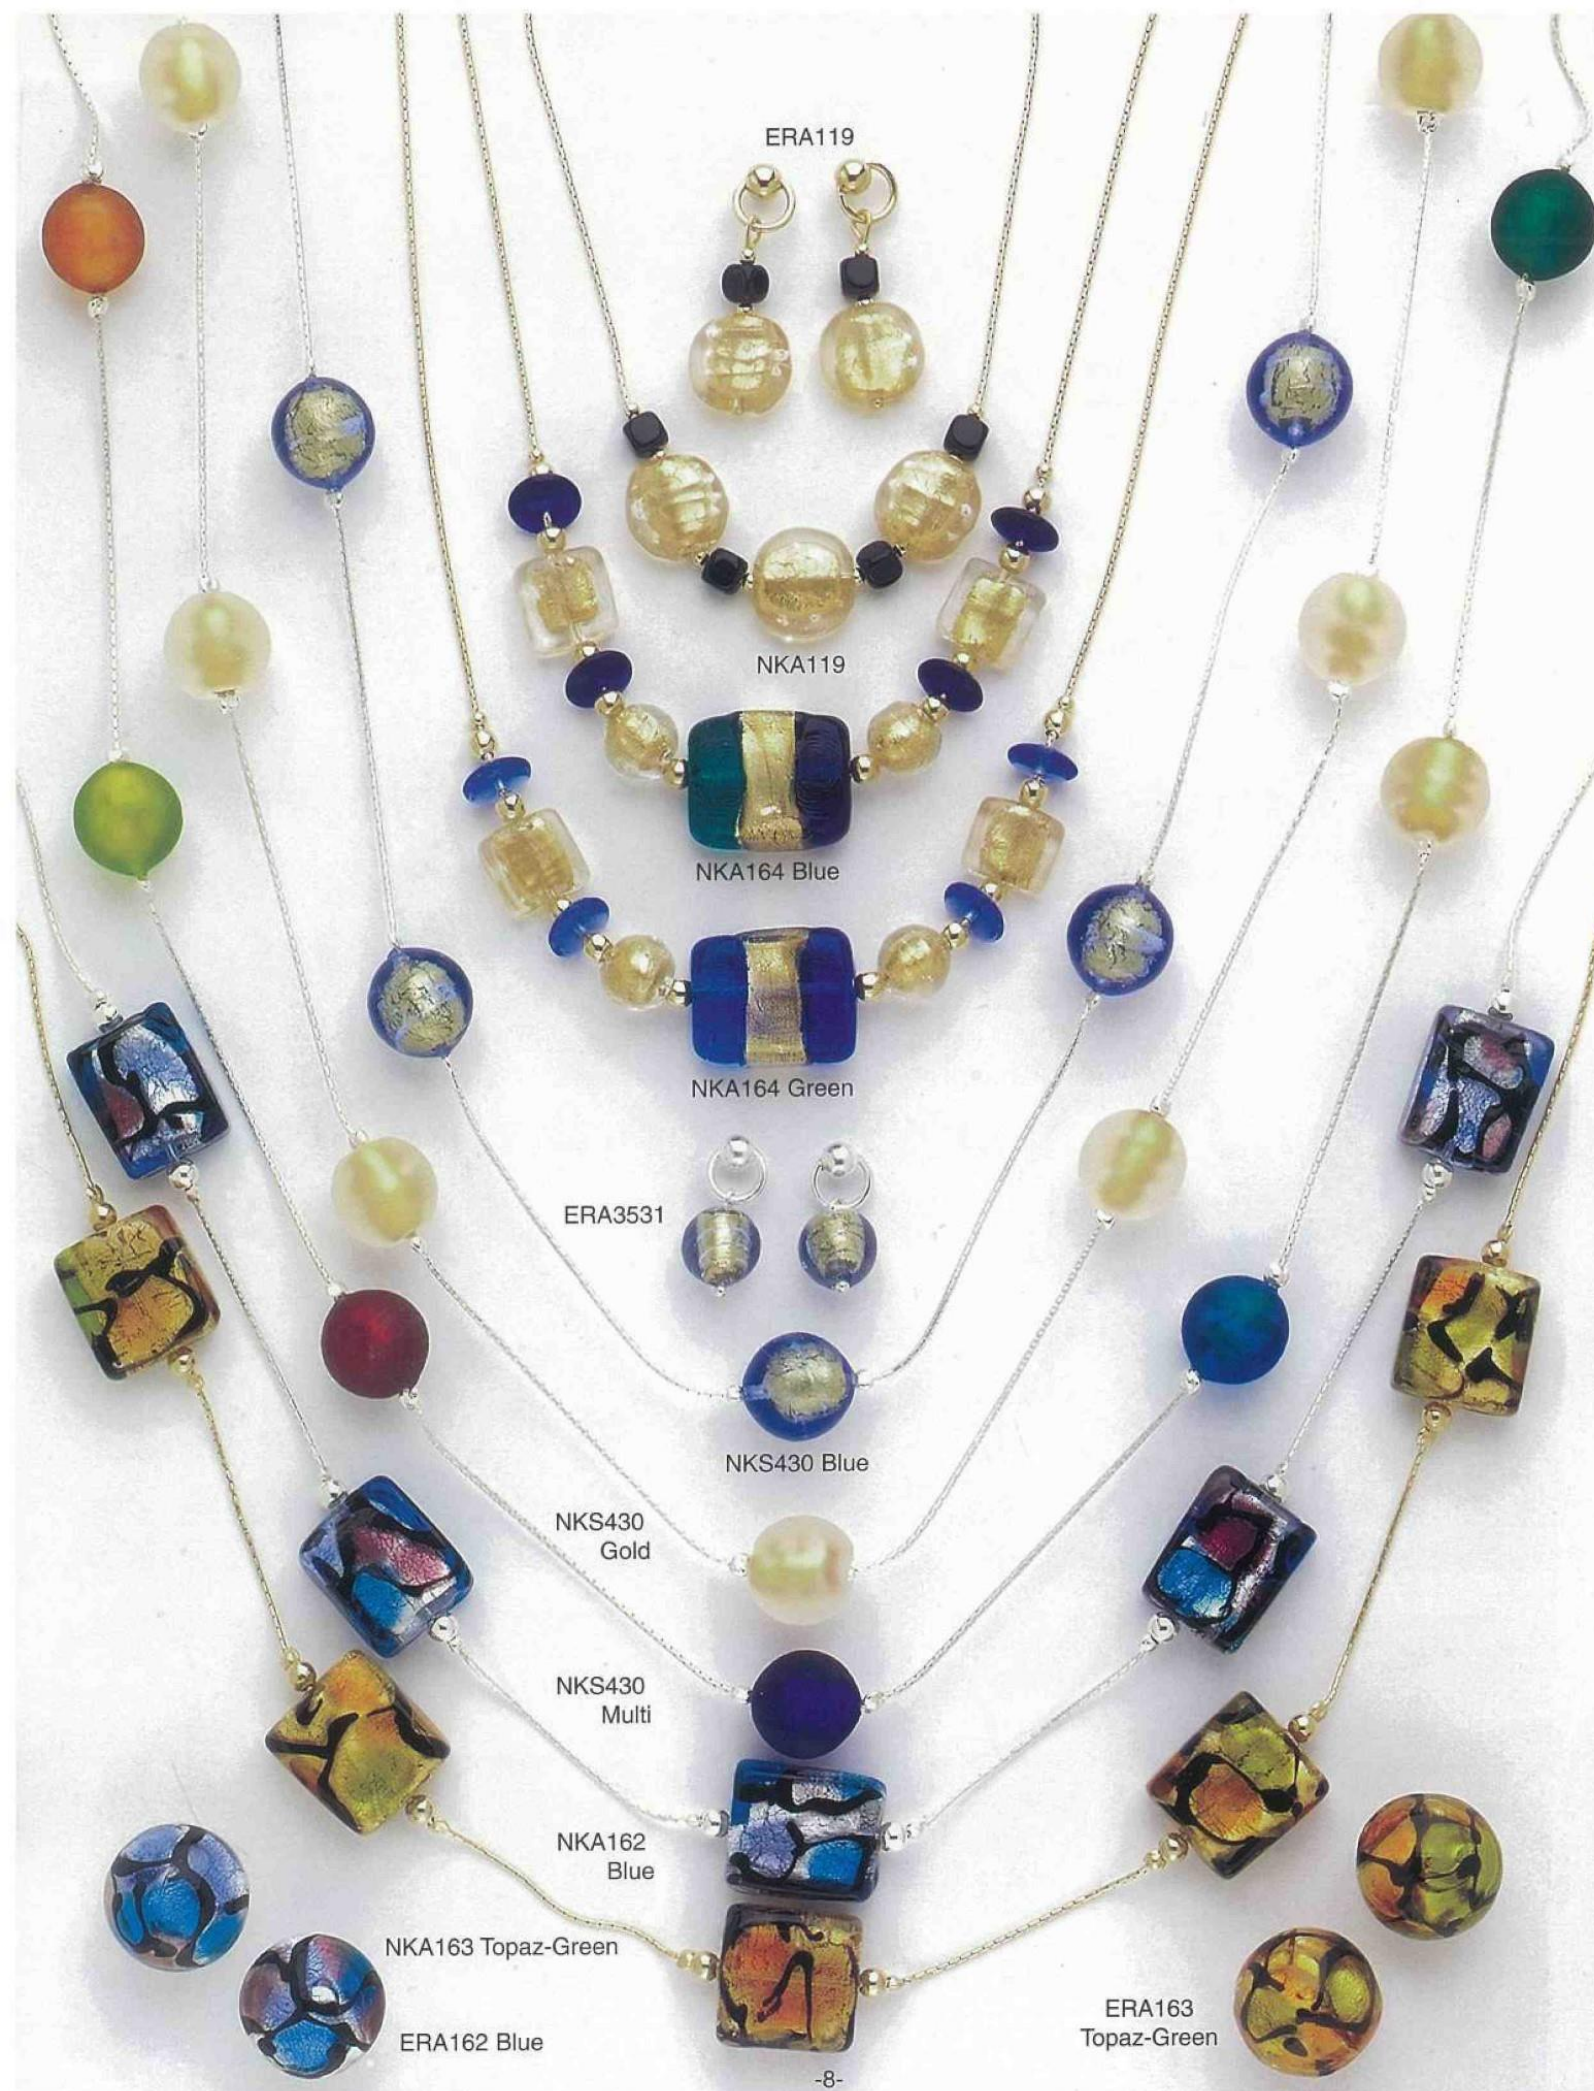

Jewelry shown approximate size

ERA119 - \$14
 NKA119 - \$23
 NKA164 - N/A
 ERA3531 - \$15

NKS430 BLUE -
 N/A

NKS430 GOLD -
 \$47

NKS430 MULTI -
 \$47

NKA162 - \$64
 NKA163 - \$64
 ERA162 - \$17
 ERA163 - \$17